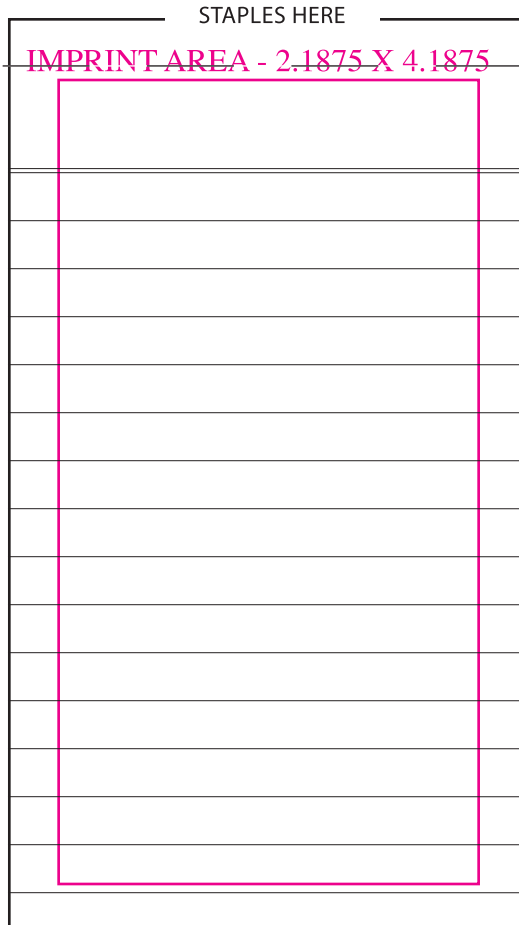

Product: TOP STAPLED MEMO BOOKS  
Item Number: SMB1  
Size: 2-11/16 x 4-3/4  
# of Pages: 40  
Binding: Stapled  
Quantity:

Outside Front Cover

Ink color(s):

Outside Back Cover

Ink color(s):

Inside Front Cover  
Ink color(s):

Inside Stock Ruled Sheets  
Ink color(s): Light Blue Rules Both Sides

Inside Back Cover  
Ink color(s):