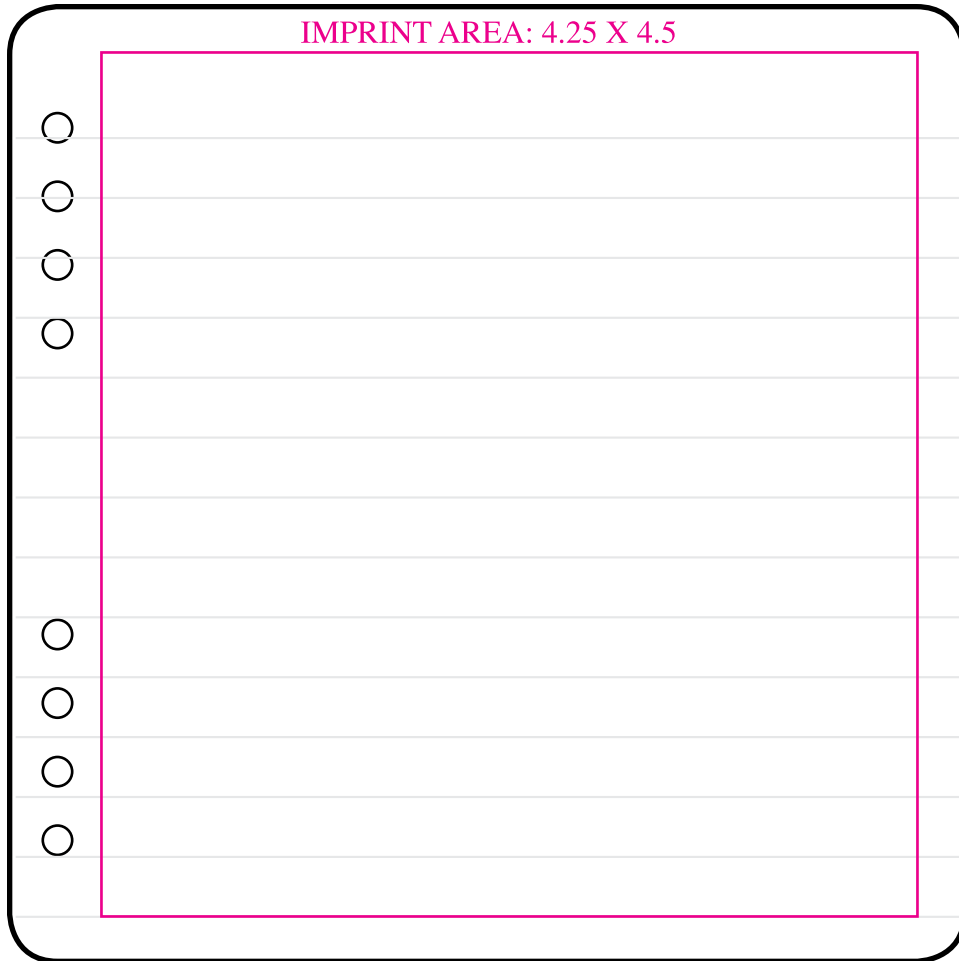

Inside Front Cover Imprint Only:

Fuschia (200), Tangerine (201), Navy Scrambler (202), Charcoal Scrambler (203), Urban Blues (204)

Product: PEN SAFE SQUARE NOTEBOOKS
Item Number: S2-PS
Size: 5 x 5
of Sheets: 50
Binding: Wire-O
Quantity:

Outside Front Cover

Foil Color(s):

Cover Color:

OUTSIDE FRONT COVER

Product: PEN SAFE SQUARE NOTEBOOKS
Item Number: S2-PS
Size: 5 x 5

Inside Front Cover

Foil Color(s):

INSIDE FRONT COVER

Product: PEN SAFE SQUARE NOTEBOOKS
Item Number: S2-PS
Size: 5 x 5

Ruled Inside Sheets - SCREENED RULES

Ink color(s): Black

INSIDE SHEETS

**Printed Light
Gray Rules on
One Side**

Product: PEN SAFE SQUARE NOTEBOOKS
Item Number: S2-PS
Size: 5 x 5

Before
faxing,
this box
measures
1 square inch

Page 7

Insert Sheet

Ink color(s):

A large rounded rectangular box with a thick black border, intended for an insert sheet. On the left side, there are two vertical columns of small circles, serving as punch holes. The top column contains four circles, and the bottom column contains five circles.