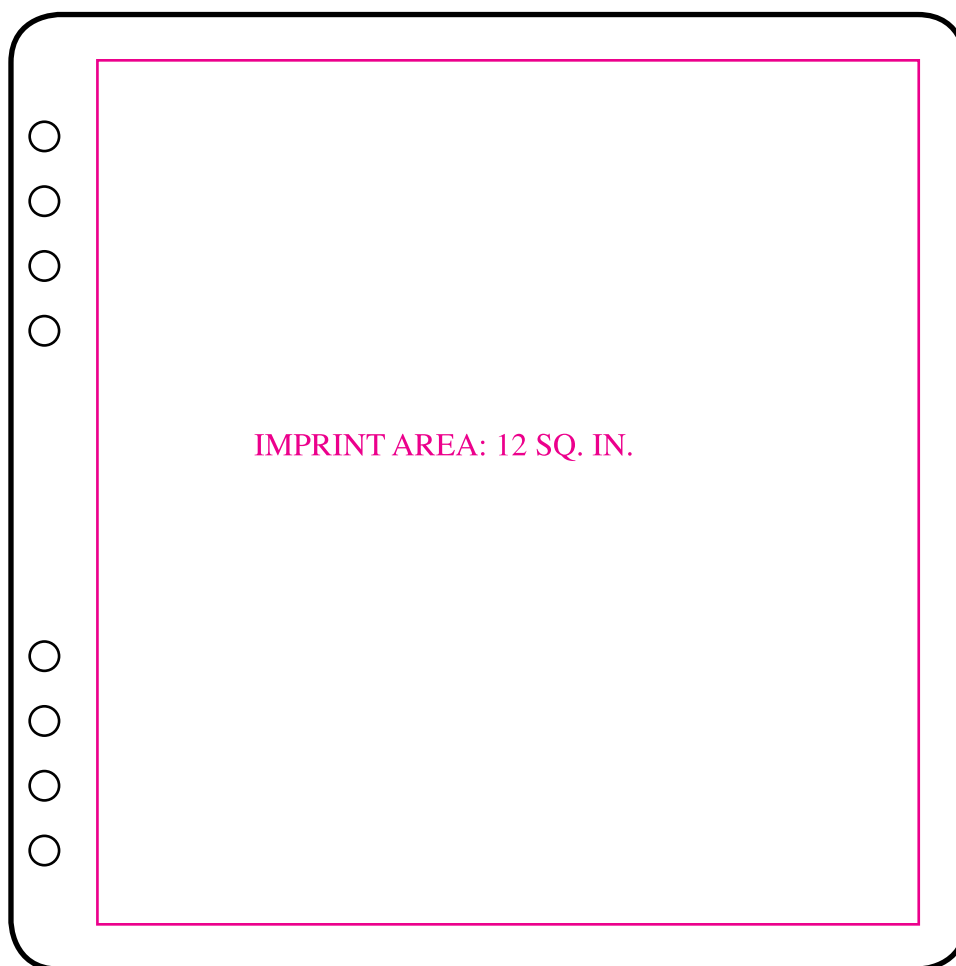

Inside Front Cover Imprint Only:

Fuschia (200), Tangerine (201), Navy Scrambler (202), Charcoal Scrambler (203), Urban Blues (204)

Product: PEN SAFE SQUARE NOTEBOOKS
Item Number: S2-PS
Size: 5 x 5
of Sheets: 50
Binding: Wire-O
Quantity:

Outside Front Cover

Foil Color(s):

Cover Color:

OUTSIDE FRONT COVER

Product: PEN SAFE SQUARE NOTEBOOKS
Item Number: S2-PS
Size: 5 x 5

Inside Front Cover

Foil Color(s):

INSIDE FRONT COVER

Product: PEN SAFE SQUARE NOTEBOOKS
Item Number: S2-PS
Size: 5 x 5

Ruled Inside Sheets - SCREENED RULES

Ink color(s): Black

INSIDE SHEETS

**Printed Light
Gray Rules on
One Side**

Product: PEN SAFE SQUARE NOTEBOOKS
Item Number: S2-PS
Size: 5 x 5

Before
faxing,
this box
measures
1 square inch

Page 7

Insert Sheet

Ink color(s):

A large rounded rectangular box with a thick black border, intended for an insert sheet. On the left side, there are two vertical columns of small circles, serving as punch holes. The top column contains four circles, and the bottom column contains five circles.