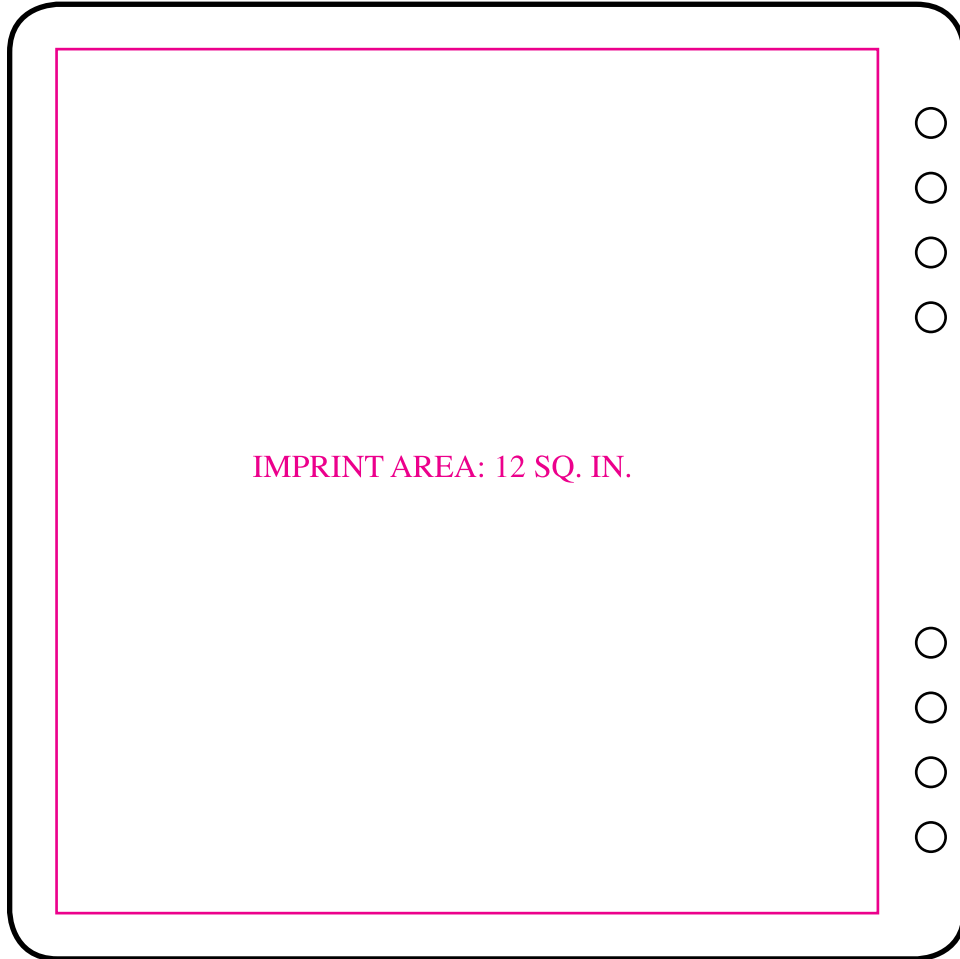

Inside Front Cover Imprint Only:

Fuschia (200), Tangerine (201), Navy Scrambler (202), Charcoal Scrambler (203), Urban Blues (204)

Product: PEN SAFE SQUARE NOTEBOOKS
Item Number: S2-PS
Size: 5 x 5
of Sheets: 50
Binding: Wire-O
Quantity:

Outside Front Cover

Foil Color(s):

Cover Color:

OUTSIDE FRONT COVER

Product: PEN SAFE SQUARE NOTEBOOKS
Item Number: S2-PS
Size: 5 x 5

Inside Front Cover

Foil Color(s):

INSIDE FRONT COVER

Product: PEN SAFE SQUARE NOTEBOOKS
Item Number: S2-PS
Size: 5 x 5

Ruled Inside Sheets - SCREENED RULES

Ink color(s): Black

INSIDE SHEETS

**Printed Light
Gray Rules on
One Side**

Product: PEN SAFE SQUARE NOTEBOOKS
Item Number: S2-PS
Size: 5 x 5

Before
faxing,
this box
measures
1 square inch

Page 7

Insert Sheet

Ink color(s):

A large rounded rectangular box with a thick black border, intended for an insert sheet. On the left side, there are two vertical columns of small circles, serving as punch holes. The top column contains four circles, and the bottom column contains five circles.