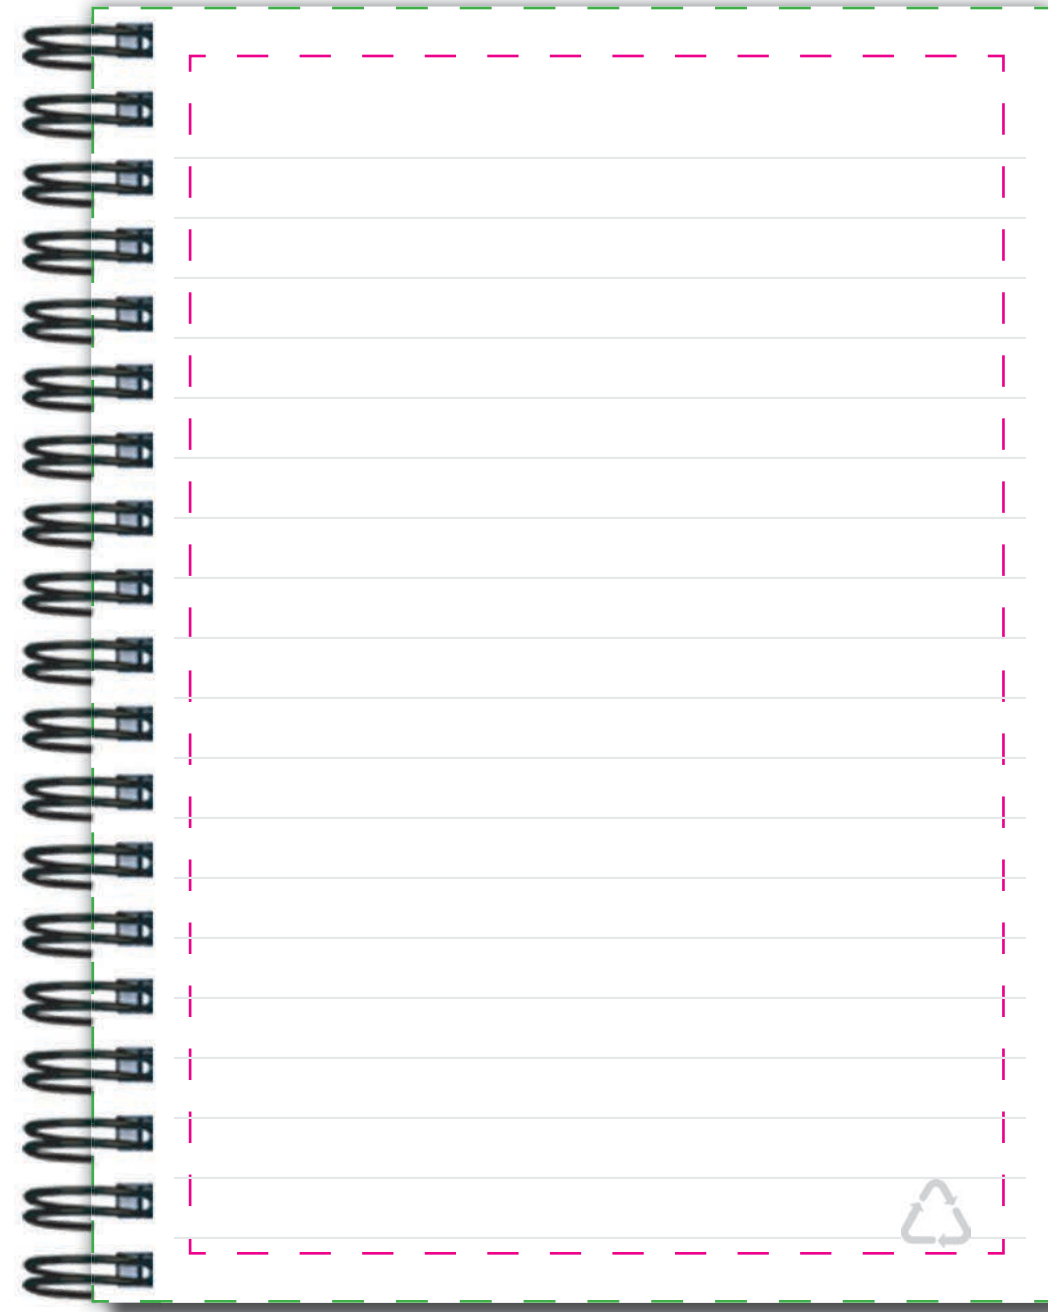

RMJ2 - Front Cover
Size: 5.25 X 6.875
Imprint: 16 square inches anywhere
within the imprint area

RMJ2 - Inside Sheets
Size: 5 X 6.75
Imprint: 4.25 X 6.25

RMJ2 - Insert Sheets (if ordered)
Size: 5 X 6.75
Imprint: 4.25 X 6.25
Imprint w/Bleed: 5.25 X 7

RMJ2 - Back Cover
Size: 5.25 X 6.875
Imprint: 16 square inches anywhere
within the imprint area

Magenta - Imprint area
Cyan - Imprint area with bleed (if available)
Green - Finished size of item