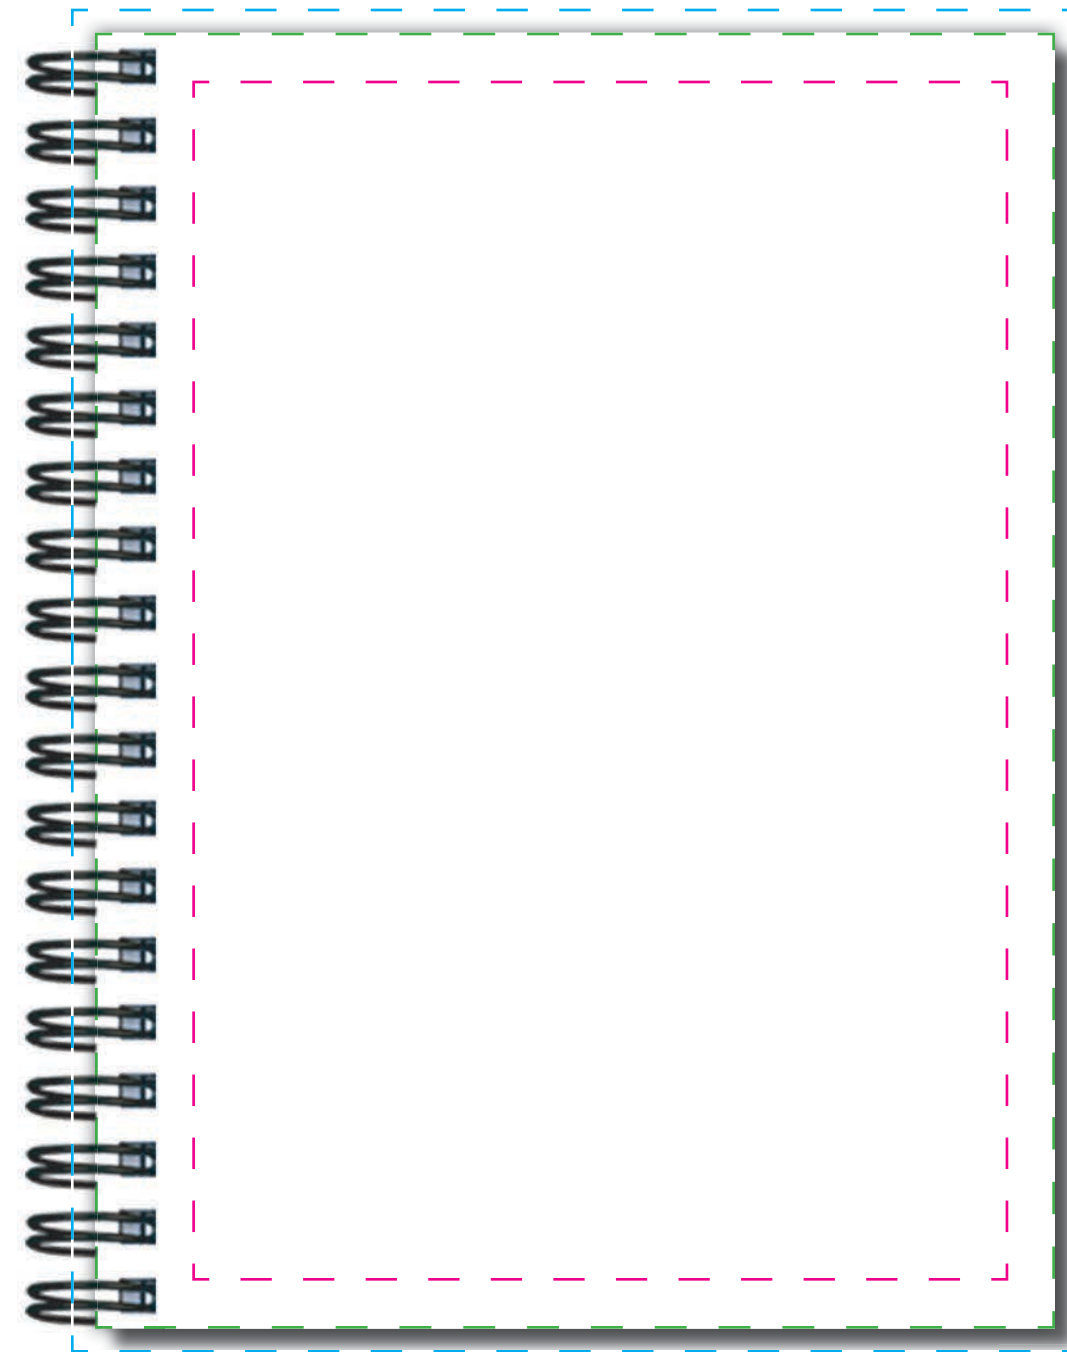

RMJ2 - Front Cover
Size: 5.25 X 6.875
Imprint: 16 square inches anywhere
within the imprint area

RMJ2 - Inside Sheets
Size: 5 X 6.75
Imprint: 4.25 X 6.25

RMJ2 - Insert Sheets (if ordered)
Size: 5 X 6.75
Imprint: 4.25 X 6.25
Imprint w/Bleed: 5.25 X 7

RMJ2 - Back Cover
Size: 5.25 X 6.875
Imprint: 16 square inches anywhere
within the imprint area

Magenta - Imprint area
Cyan - Imprint area with bleed (if available)
Green - Finished size of item