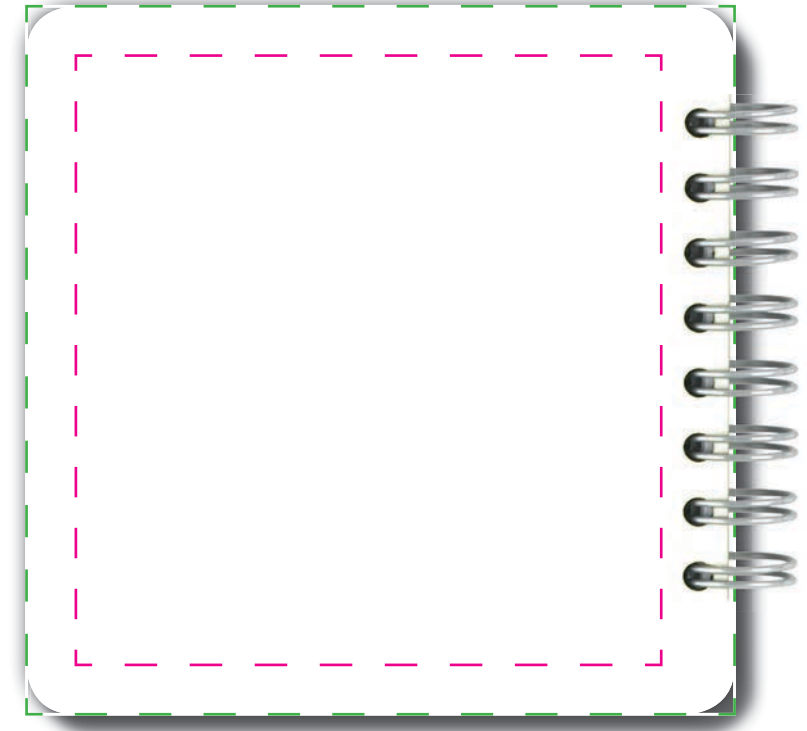

RES1 - Front Cover

Size: 3.6875 X 3.6875

Imprint: 8 square inches anywhere within the imprint area

RES1 - Inside Sheets

Size: 3.6875 X 3.6875

Imprint: 3.0625 X 3.1875

RES1 - Back Cover

Size: 3.6875 X 3.6875

Imprint: 8 square inches anywhere within the imprint area

Magenta - Imprint area

Cyan - Imprint area with bleed (if available)

Green - Finished size of item