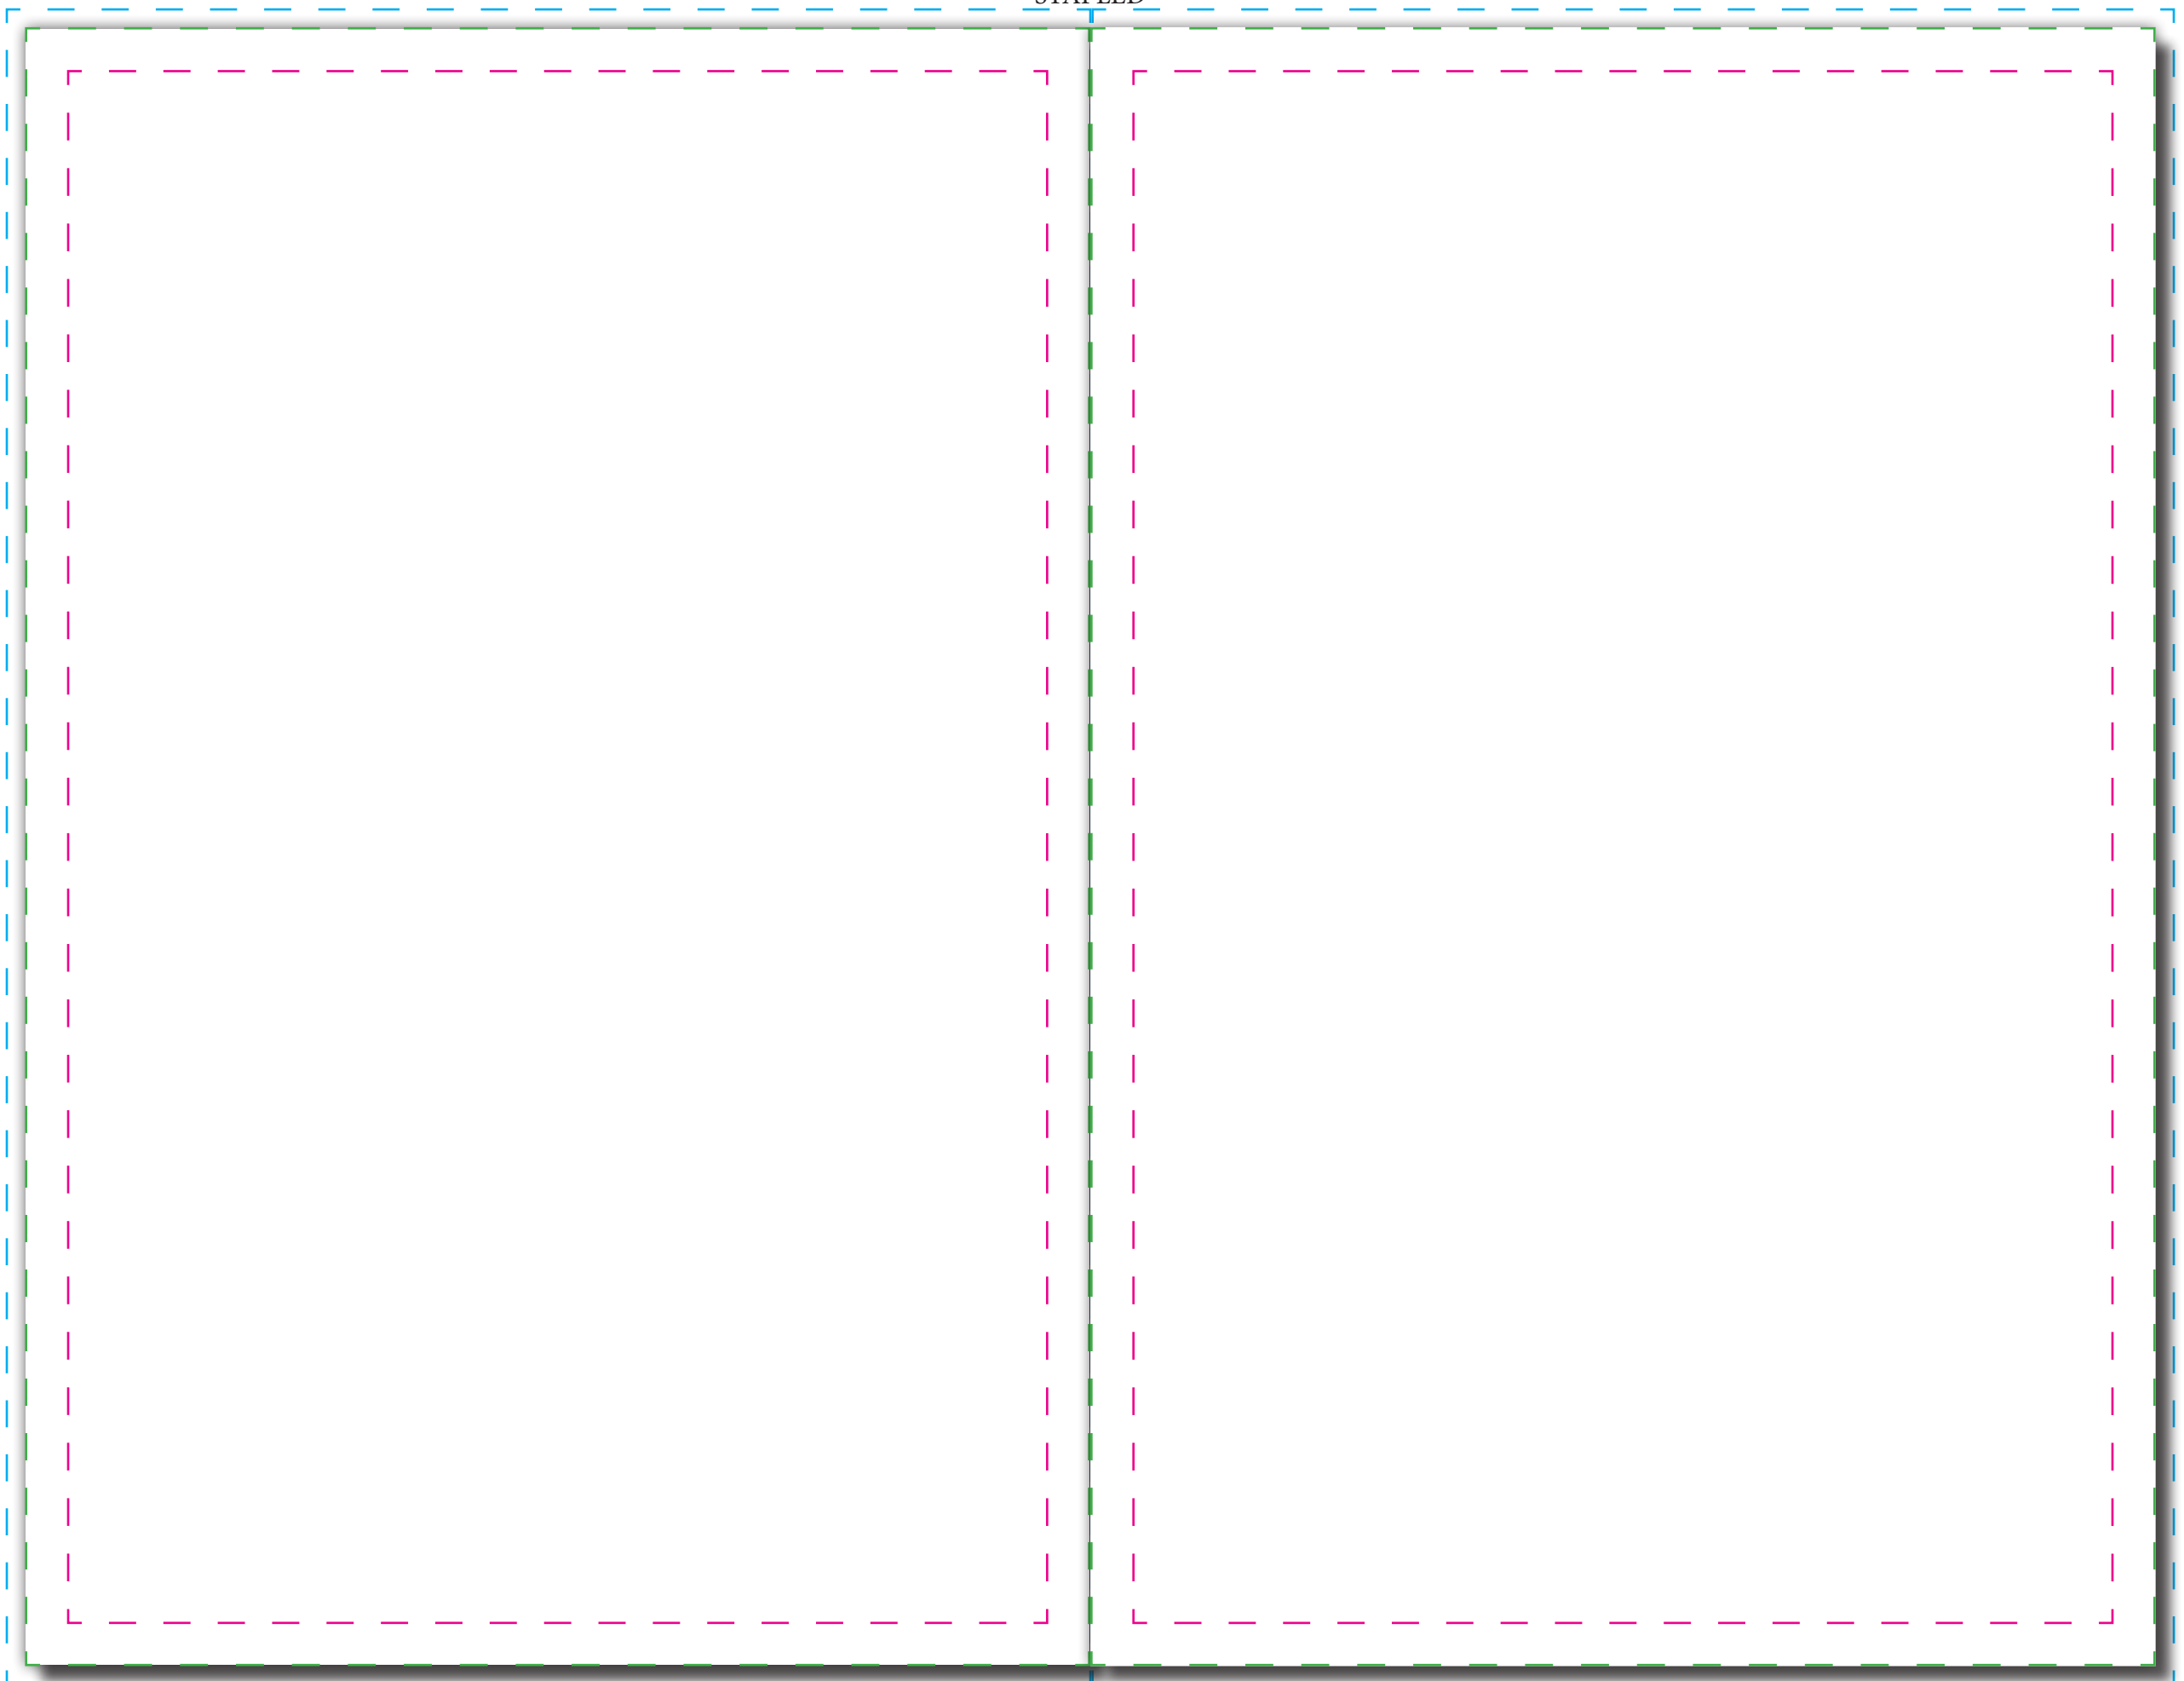

BACK COVER

FRONT COVER

STAPLED

MFP14 - BACK COVER

Size: 6.5 X 10

Imprint: 6 X 9.5

Imprint w/ bleed: 6.625 X 10.25

MFP14 - FRONT COVER

Size: 6.5 X 10

Imprint: 6 X 9.5

Imprint w/ bleed: 6.625 X 10.25

Magenta - Imprint area
Cyan - Imprint area with bleed (if available)
Green - Finished size of item