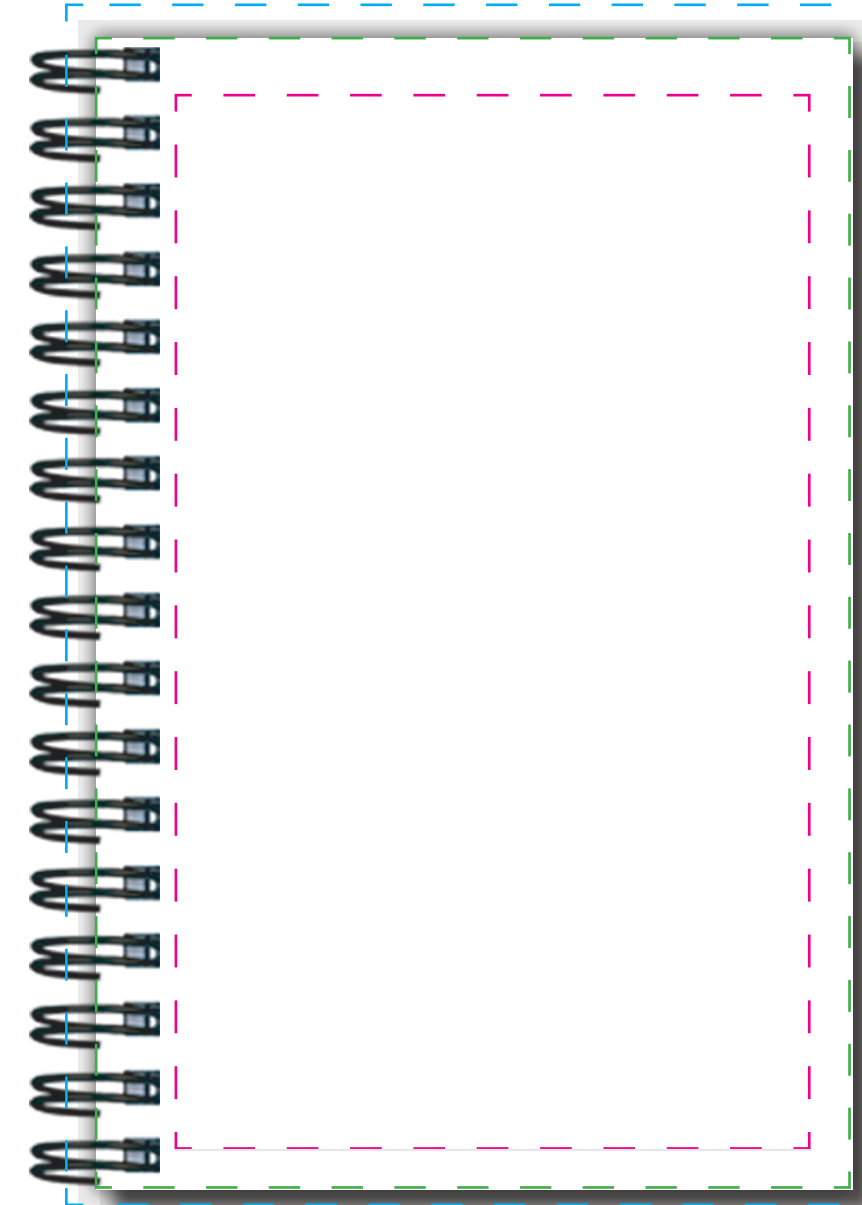

JJ2S - Front Cover
Contact Customer Service for die -cut sizes

JJ2S - Back Cover
Size: 4.125 X 6.125
Imprint: 3.3125 X 5.625

Magenta - Imprint area
Cyan - Imprint area with bleed (if available)
Green - Finished size of item

JJ2S - Insert Sheets
Size: 3.9375 X 6
Imprint: 3.3125 X 5.5
Imprint w/Bleed: 4.25 X 6.25

JJ2S - Inside Sheets
Size: 3.9375 X 6
Imprint: 3.3125 X 5.5