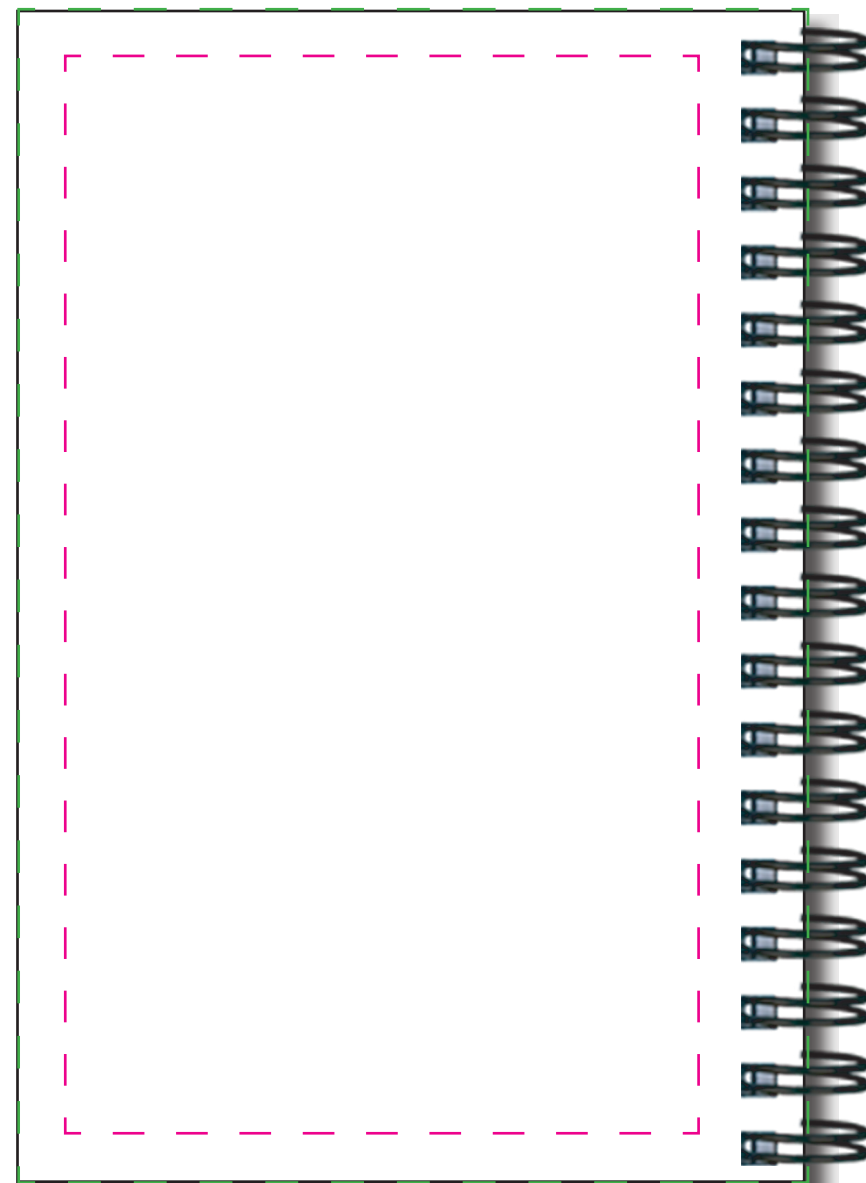

JJ2S - Front Cover
Contact Customer Service for die -cut sizes

JJ2S - Back Cover
Size: 4.125 X 6.125
Imprint: 3.3125 X 5.625

Magenta - Imprint area
Cyan - Imprint area with bleed (if available)
Green - Finished size of item

JJ2S - Insert Sheets
Size: 3.9375 X 6
Imprint: 3.3125 X 5.5
Imprint w/Bleed: 4.25 X 6.25

JJ2S - Inside Sheets
Size: 3.9375 X 6
Imprint: 3.3125 X 5.5