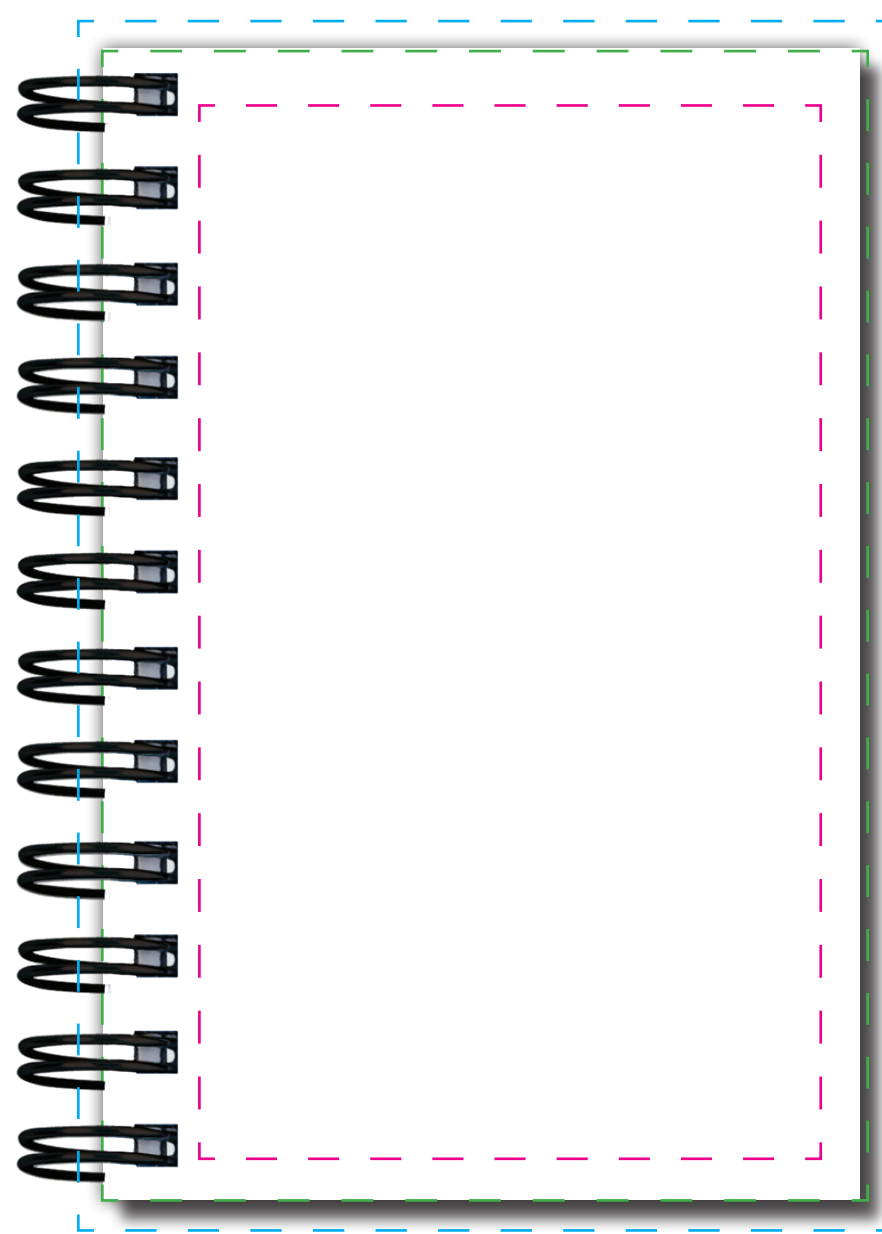

JJ2R4 - Front Cover

Item Size: 4.125 X 6.125

Imprint Area: 3.3125 X 5.625

Imprint Area w/bleed: 4.375 X 6.375

JJ2R4 - Insert Sheet

Item Size: 4 X 6

Imprint Area: 3.25 X 5.5

Imprint Area w/bleed: 4.25 X 6.3125

JJ2R4 - Inside Sheet

Item Size: 4 X 6

Imprint Area: 3.25 X 5.5

Magenta - Imprint area
Cyan - Imprint area with bleed (if available)
Green - Finished size of item