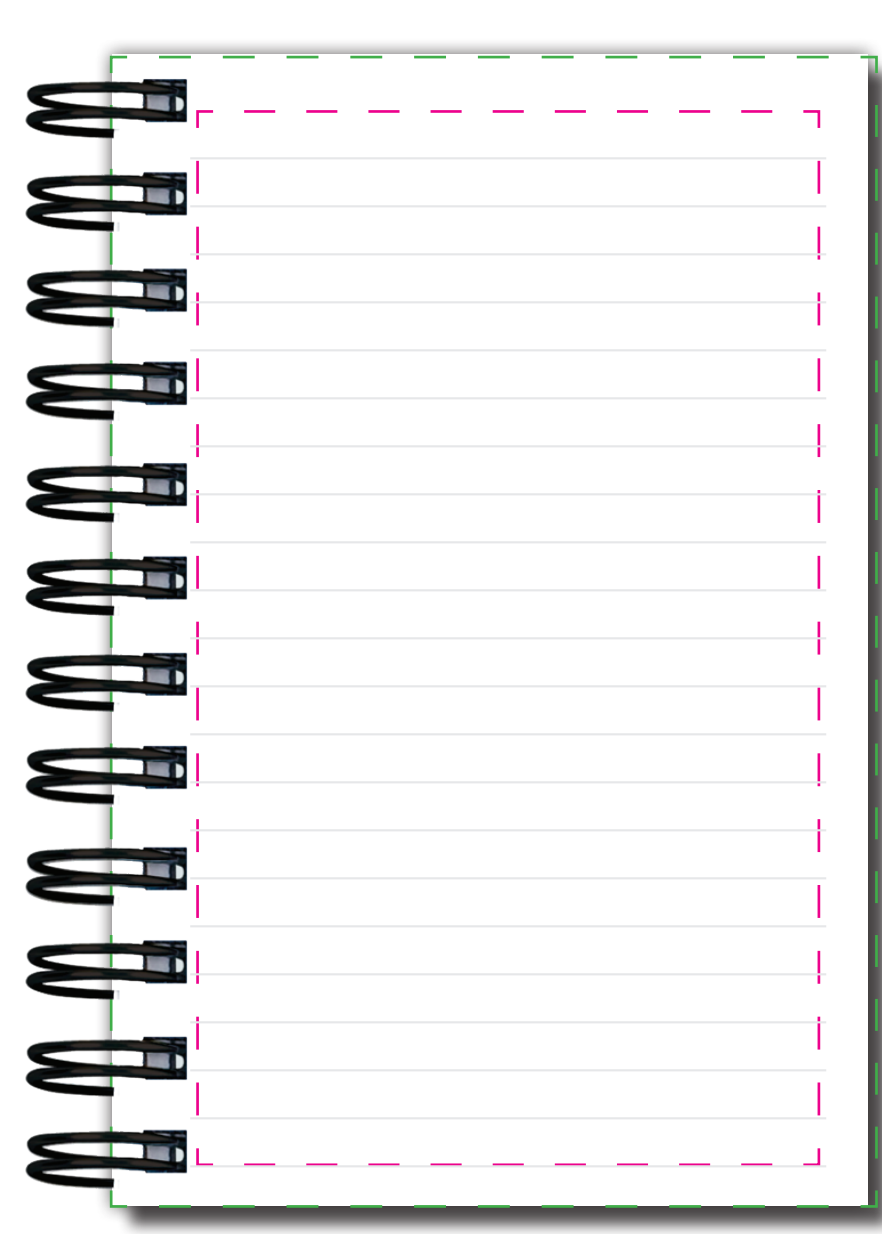

JJ2R4-PS - Front Cover
Item Size: 4.125 X 6.125
Imprint Area: 3.3125 X 5.625
Imprint Area w/bleed: 4.375 X 6.375

JJ2R4-PS - Insert Sheet
Item Size: 4 X 6
Imprint Area: 3.25 X 5.5
Imprint Area w/bleed: 4.25 X 6.3125

JJ2R4-PS - Inside Sheet
Item Size: 4 X 6
Imprint Area: 3.25 X 5.5

Magenta - Imprint area
Cyan - Imprint area with bleed (if available)
Green - Finished size of item