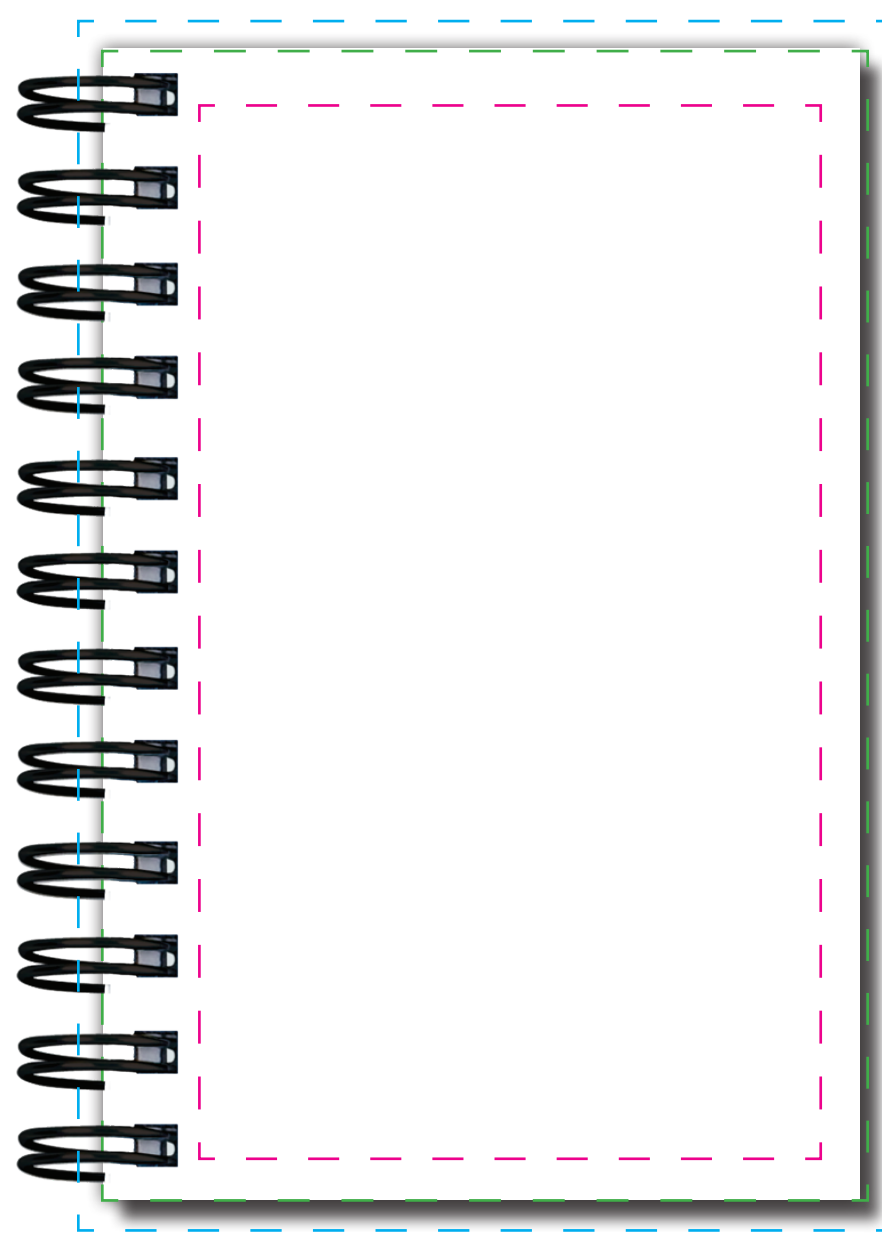

JJ2R4-PS - Front Cover
Item Size: 4.125 X 6.125
Imprint Area: 3.3125 X 5.625
Imprint Area w/bleed: 4.375 X 6.375

JJ2R4-PS - Insert Sheet
Item Size: 4 X 6
Imprint Area: 3.25 X 5.5
Imprint Area w/bleed: 4.25 X 6.3125

JJ2R4-PS - Inside Sheet
Item Size: 4 X 6
Imprint Area: 3.25 X 5.5

Magenta - Imprint area
Cyan - Imprint area with bleed (if available)
Green - Finished size of item