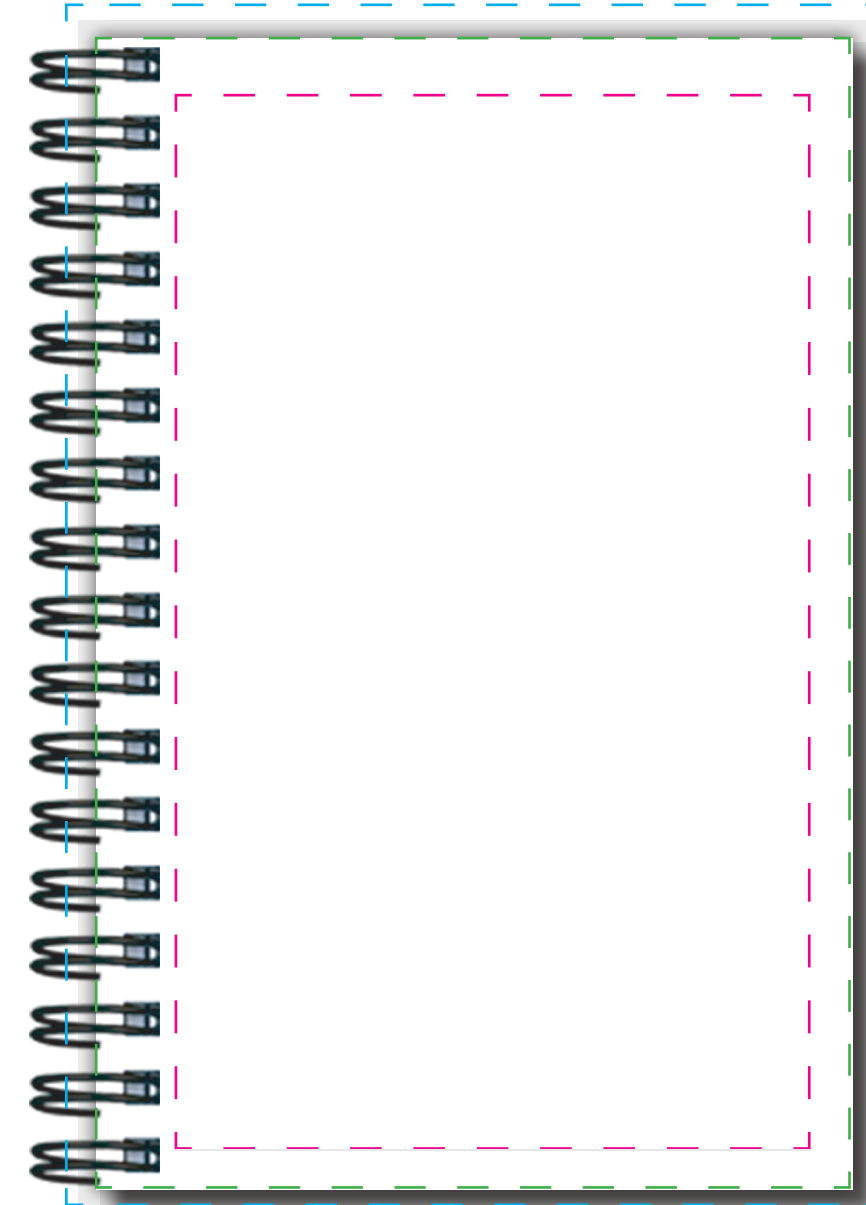

JJ2G - Front Cover  
Size: 4.125 X 6.125  
Imprint: 12 square inches anywhere  
within the imprint area

JJ2G - Back Cover  
Size: 4.125 X 6.125  
Imprint: 3.3125 X 5.625

Magenta - Imprint area  
Cyan - Imprint area with bleed (if available)  
Green - Finished size of item

JJ2G - Insert Sheets  
Size: 3.9375 X 6  
Imprint: 3.3125 X 5.5  
Imprint w/Bleed: 4.25 X 6.25

JJ2G - Inside Sheets  
Size: 3.9375 X 6  
Imprint: 3.3125 X 5.5