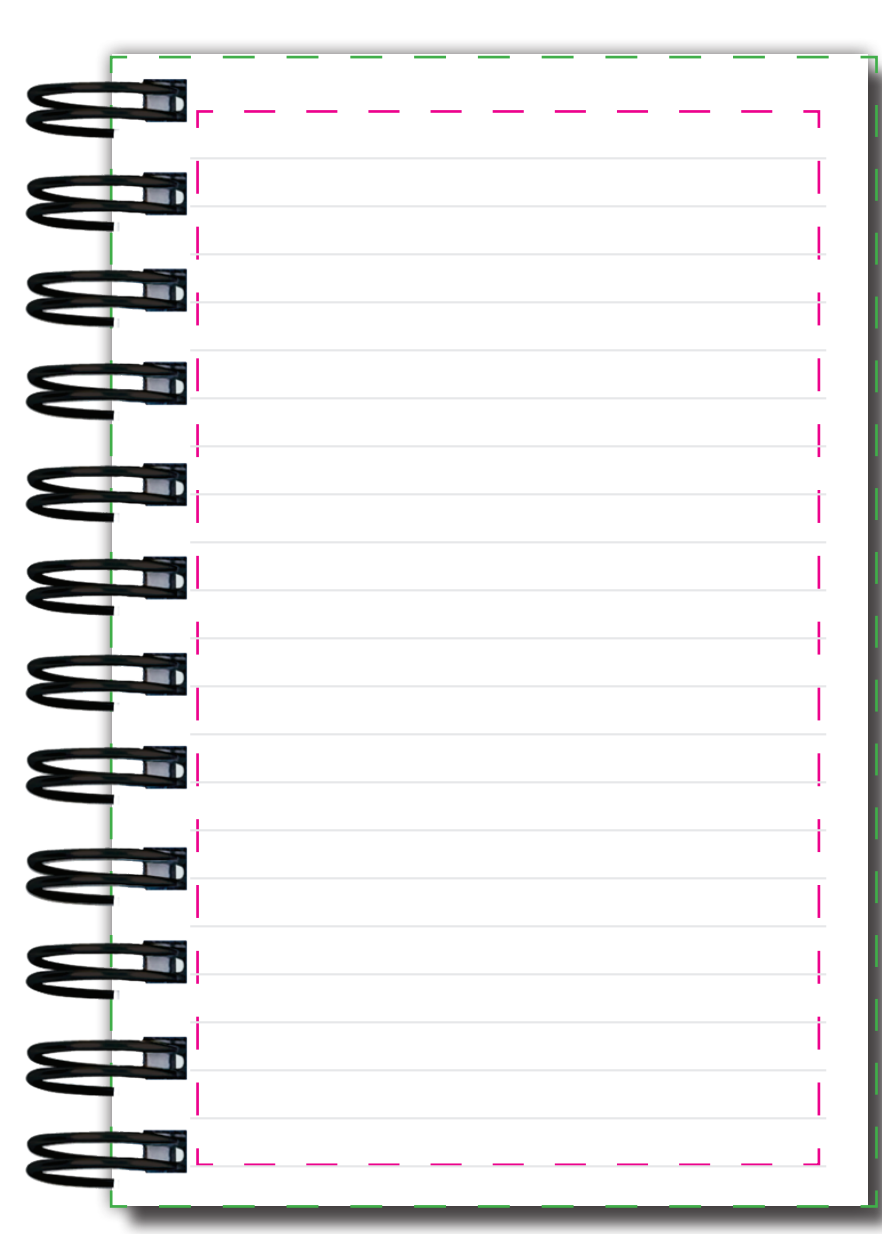

JJ1R4 - Front Cover

Item Size: 4.125 X 6.125

Imprint Area: 3.3125 X 5.625

Imprint Area w/bleed: 4.375 X 6.375

JJ1R4 - Insert Sheet

Item Size: 4 X 6

Imprint Area: 3.25 X 5.5

Imprint Area w/bleed: 4.25 X 6.3125

JJ1R4 - Inside Sheet

Item Size: 4 X 6

Imprint Area: 3.25 X 5.5

Magenta - Imprint area
Cyan - Imprint area with bleed (if available)
Green - Finished size of item