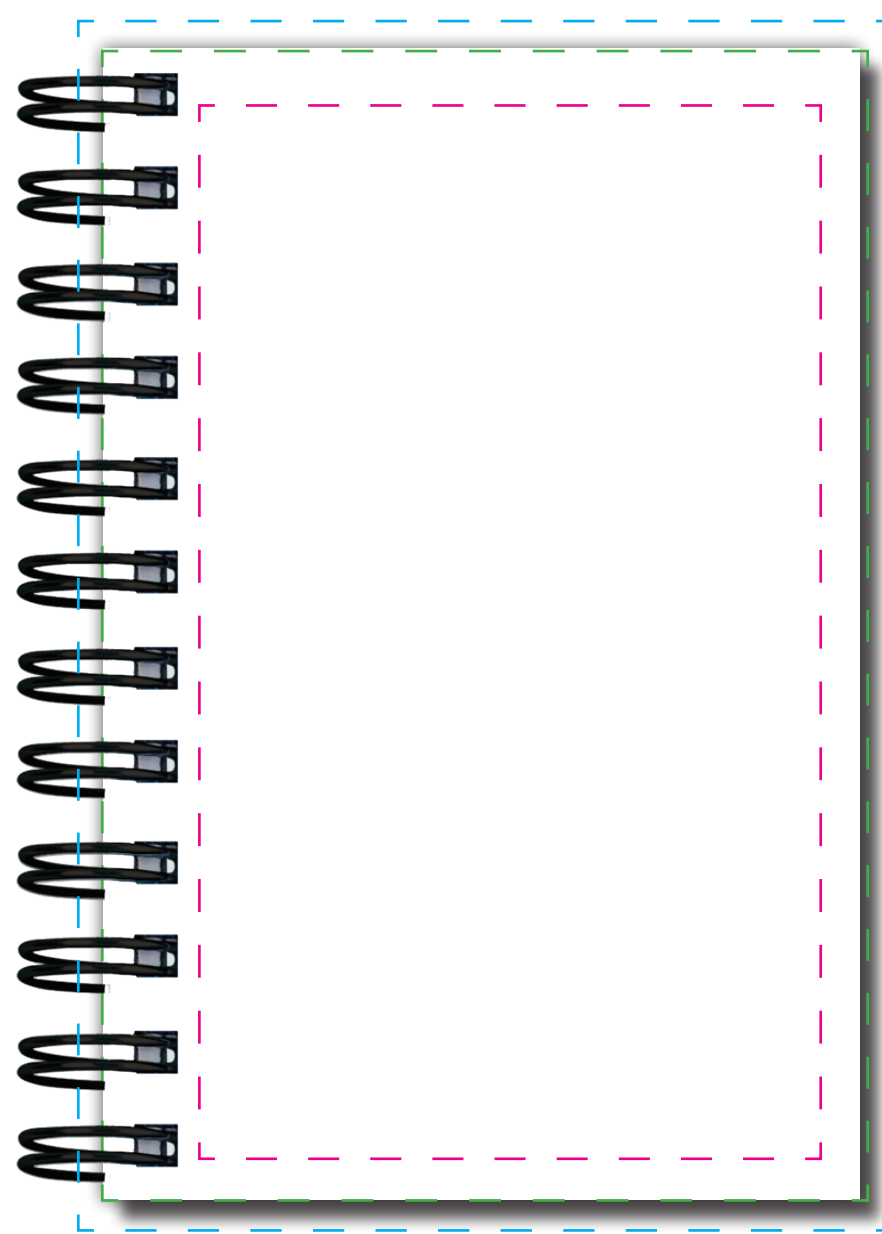

JJ1R4 - Front Cover

Item Size: 4.125 X 6.125

Imprint Area: 3.3125 X 5.625

Imprint Area w/bleed: 4.375 X 6.375

JJ1R4 - Insert Sheet

Item Size: 4 X 6

Imprint Area: 3.25 X 5.5

Imprint Area w/bleed: 4.25 X 6.3125

JJ1R4 - Inside Sheet

Item Size: 4 X 6

Imprint Area: 3.25 X 5.5

Magenta - Imprint area
Cyan - Imprint area with bleed (if available)
Green - Finished size of item