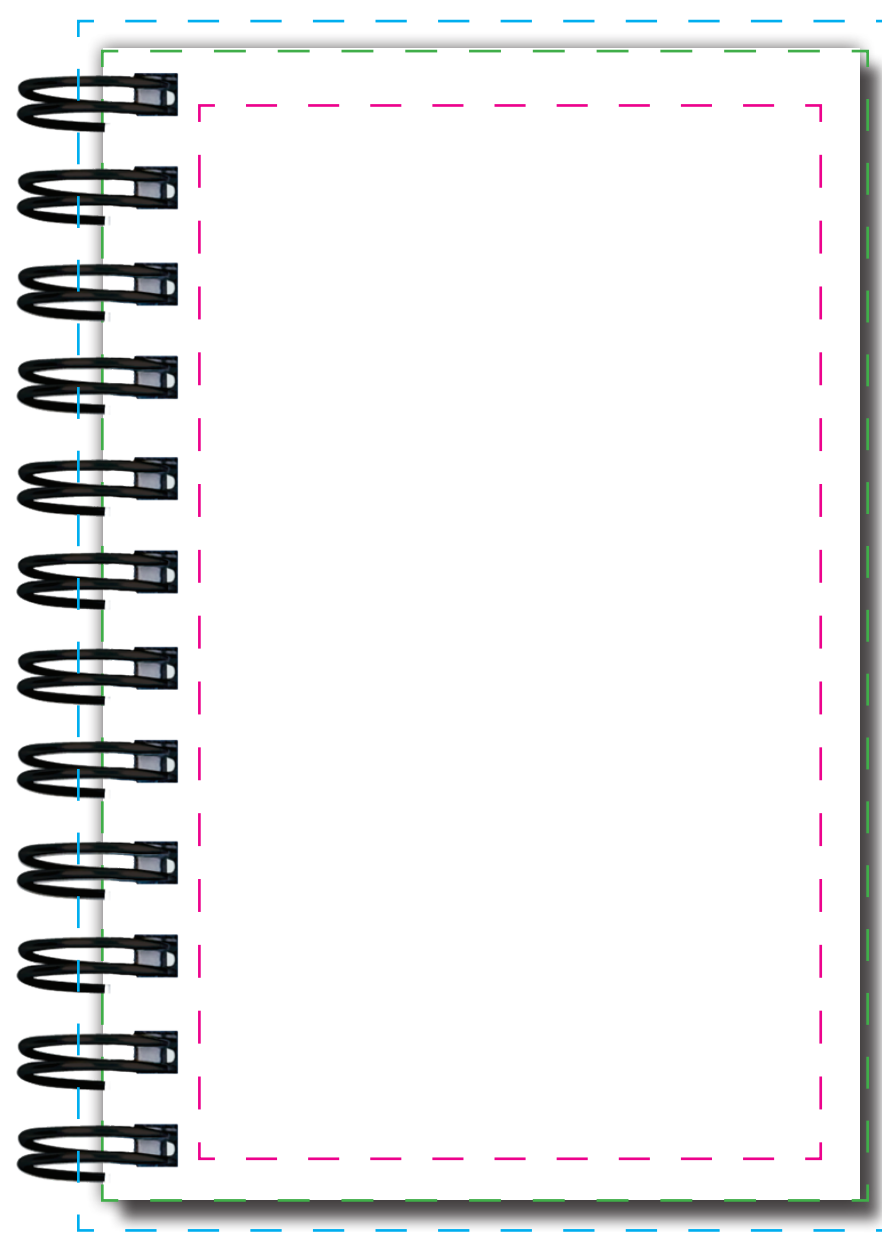

JJ1R4-PS - Front Cover
Item Size: 4.125 X 6.125
Imprint Area: 3.3125 X 5.625
Imprint Area w/bleed: 4.375 X 6.375

JJ1R4-PS - Insert Sheet
Item Size: 4 X 6
Imprint Area: 3.25 X 5.5
Imprint Area w/bleed: 4.25 X 6.3125

JJ1R4-PS - Inside Sheet
Item Size: 4 X 6
Imprint Area: 3.25 X 5.5

Magenta - Imprint area
Cyan - Imprint area with bleed (if available)
Green - Finished size of item