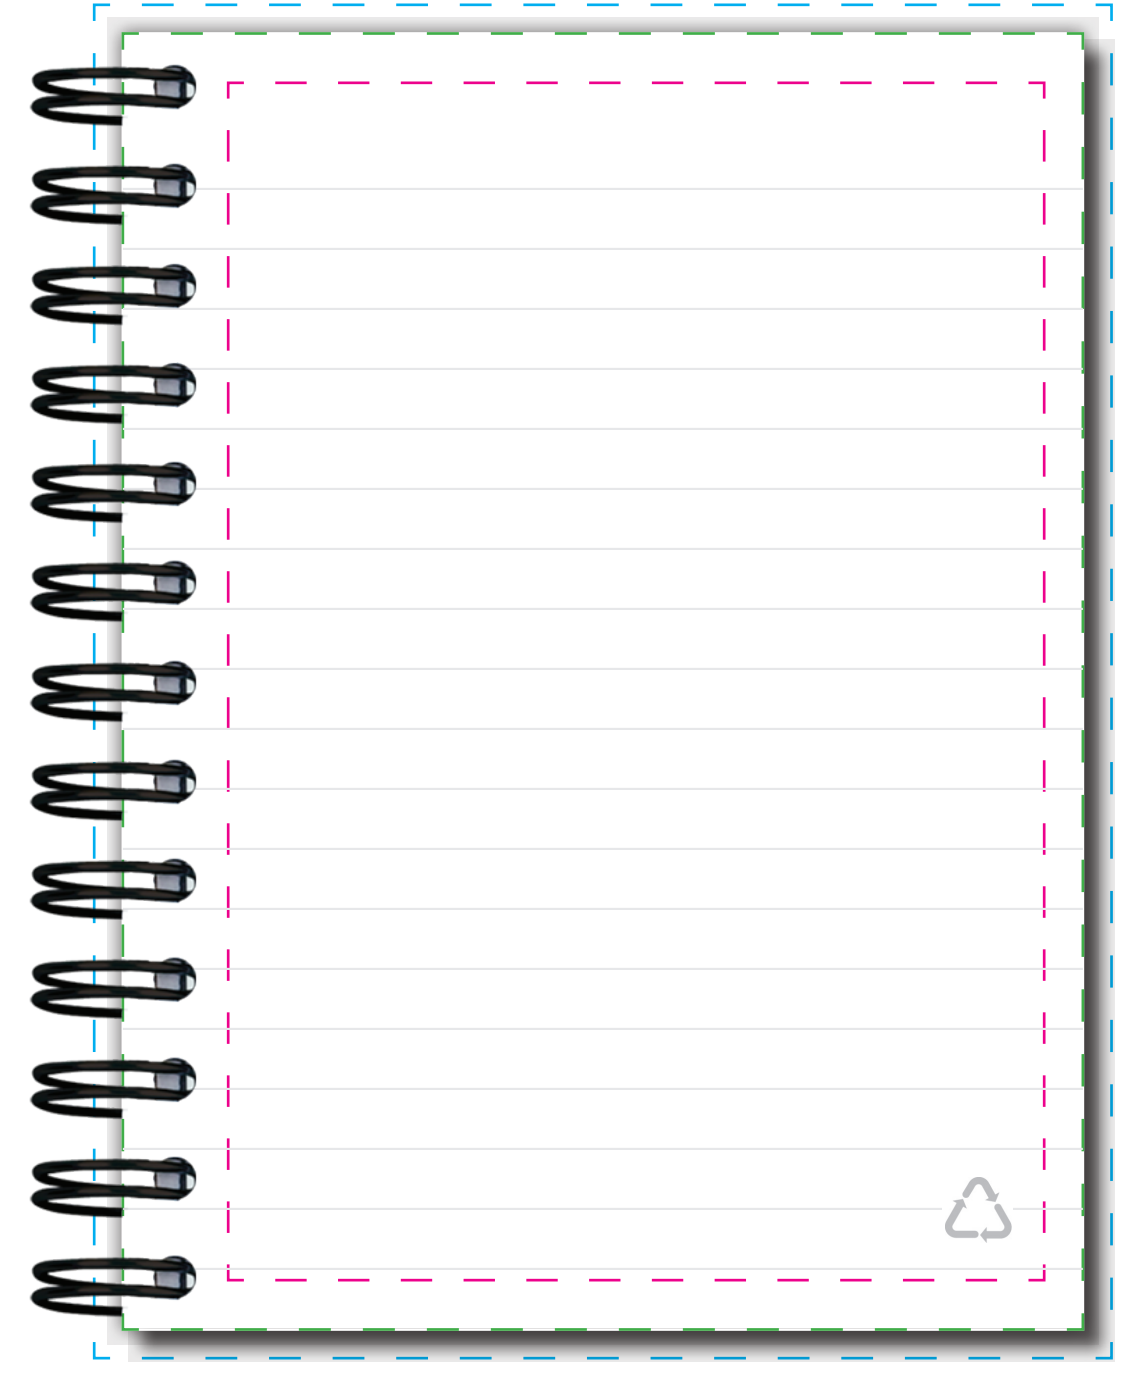

Outside Front Cover

IMJ4-PS Covers

Size: 5.125 X 6.844

Imprint Area: 4.4375 X 6.3125

Imprint Area with Bleed: 5.4375 X 7.125

Insert Sheet

IMJ4-PS INSERT SHEETS (if needed)

Size: 5 X 6.75

Imprint Area: 4.25 X 6.25

Imprint Area with Bleed: 5.3125 X 7.0625

Inside Sheet

IMJ4-PS INSIDE SHEETS

Size: 5 X 6.75

Imprint Area: 4.25 X 6.25

Imprint Area with Bleed: 5.3125 X 7.0625

Magenta - Imprint area
Cyan - Imprint area with bleed (if available)
Green - Finished size of item