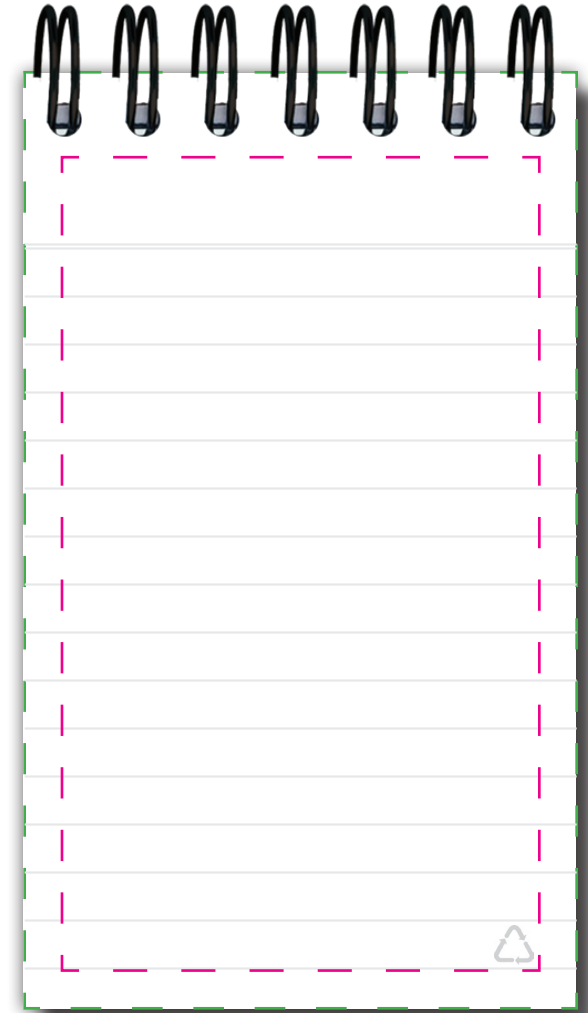

ICN - Front Cover

Size: 3 X 5

Imprint: 2.5 X 4.25

ICN - Inside Front Cover

Size: 3 X 5

Imprint: 2.5 X 4.25

ICN - Sheets

Size: 3 X 5

Imprint: 2.5 X 4.25

Magenta - Imprint area
Cyan - Imprint area with bleed (if available)
Green - Finished size of item